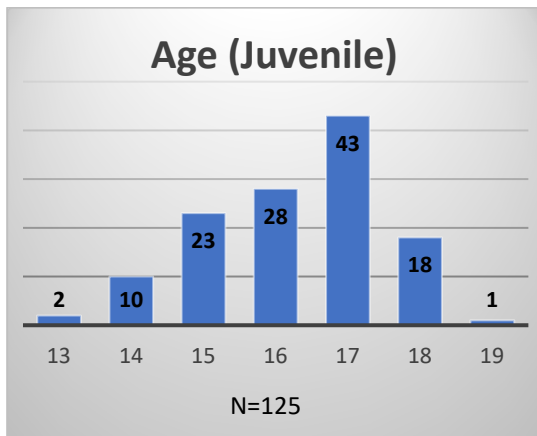

Daily Data Dashboard – January 24, 2023

Demographics for JTDC Population

Tuesday Morning Midnight Count

Total # of probation Involved youth¹: 1,062

¹ Probation Active: Any youth who is pending sentencing with an active social history, has been formally placed on probation or supervision with Cook County Juvenile Probation on the date of the report.

*Age, Gender and Race for Criminal Court population (N=1) is not represented in this report.

Data sources: cFive Supervisor – Probation Population and RMIS – JTDC Population

Daily Data Dashboard – January 24, 2023
Demographics for JTDC Population
Tuesday Morning Midnight Count