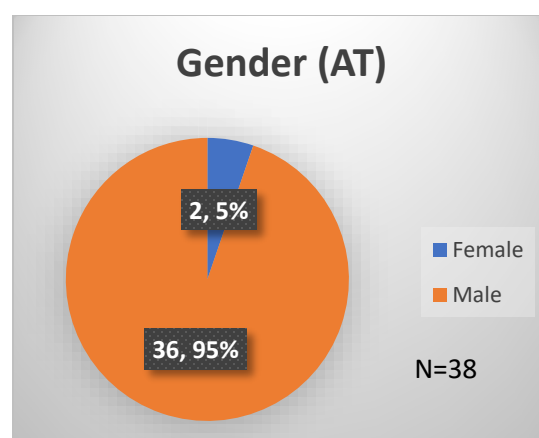

Daily Data Dashboard – January 24, 2023

Demographics for JTDC Population

Tuesday Morning Midnight Count

Total # of probation Involved youth¹: 1,062

¹ Probation Active: Any youth who is pending sentencing with an active social history, has been formally placed on probation or supervision with Cook County Juvenile Probation on the date of the report.

*Age, Gender and Race for Criminal Court population (N=1) is not represented in this report.

Data sources: cFive Supervisor – Probation Population and RMIS – JTDC Population

Daily Data Dashboard – January 24, 2023
Demographics for JTDC Population
Tuesday Morning Midnight Count