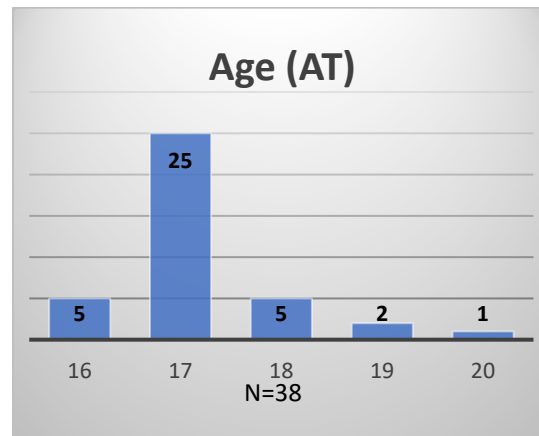

Daily Data Dashboard – January 24, 2023

Demographics for JTDC Population

Tuesday Morning Midnight Count

Total # of probation Involved youth¹: 1,062

¹ Probation Active: Any youth who is pending sentencing with an active social history, has been formally placed on probation or supervision with Cook County Juvenile Probation on the date of the report.

*Age, Gender and Race for Criminal Court population (N=1) is not represented in this report.

Data sources: cFive Supervisor – Probation Population and RMIS – JTDC Population

Daily Data Dashboard – January 24, 2023
Demographics for JTDC Population
Tuesday Morning Midnight Count