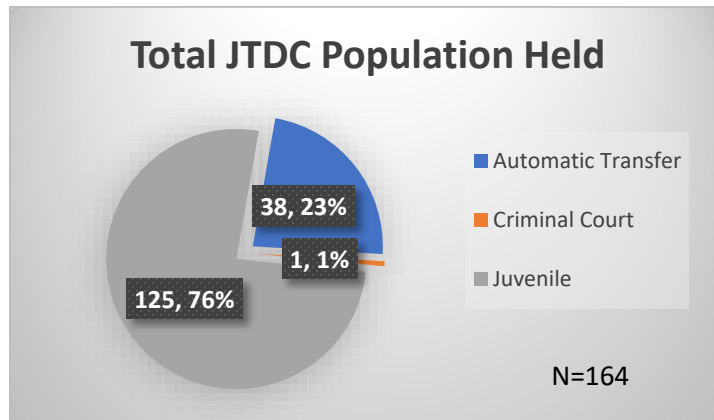

Daily Data Dashboard – January 24, 2023

Demographics for JTDC Population

Tuesday Morning Midnight Count

Total # of probation Involved youth¹: 1,062

¹ Probation Active: Any youth who is pending sentencing with an active social history, has been formally placed on probation or supervision with Cook County Juvenile Probation on the date of the report.

*Age, Gender and Race for Criminal Court population (N=1) is not represented in this report.

Data sources: cFive Supervisor – Probation Population and RMIS – JTDC Population

Daily Data Dashboard – January 24, 2023
Demographics for JTDC Population
Tuesday Morning Midnight Count