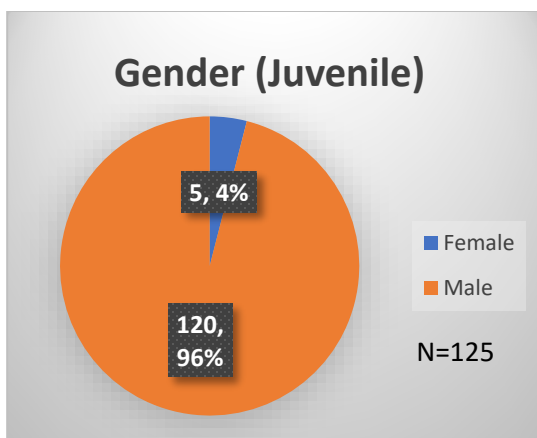

Daily Data Dashboard – January 24, 2023

Demographics for JTDC Population

Tuesday Morning Midnight Count

Total # of probation Involved youth¹: 1,062

¹ Probation Active: Any youth who is pending sentencing with an active social history, has been formally placed on probation or supervision with Cook County Juvenile Probation on the date of the report.

*Age, Gender and Race for Criminal Court population (N=1) is not represented in this report.

Data sources: cFive Supervisor – Probation Population and RMIS – JTDC Population

Daily Data Dashboard – January 24, 2023
Demographics for JTDC Population
Tuesday Morning Midnight Count